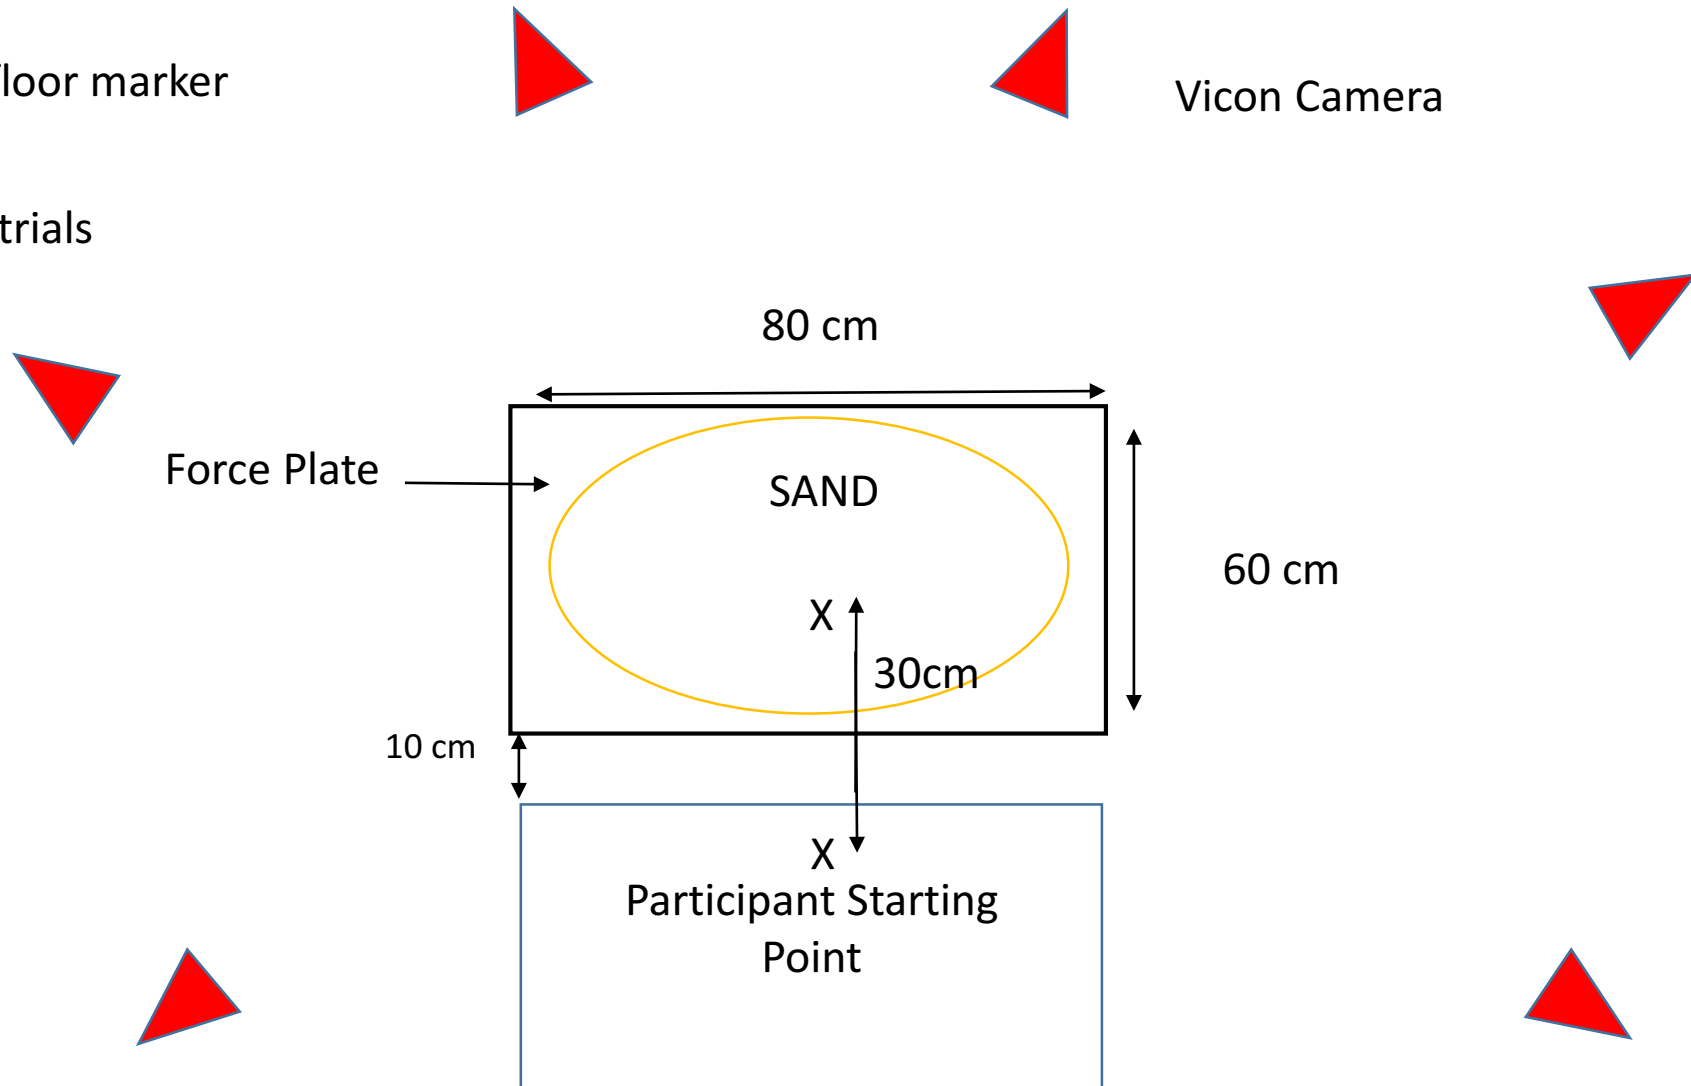

X – predetermined floor marker

3 minutes between trials

Vicon Camera

Force Plate

80 cm

SAND

60 cm

X

30cm

10 cm

X

Participant Starting  
Point